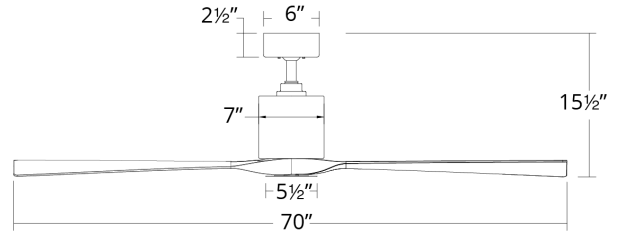

AVIATOR

FR-W1811-70

70" Ceiling Fan

MODERN FORMS SMART FANS

PRODUCT DESCRIPTION

Inspired by the golden age of flying, this smart fan takes technology to the next level. Pair it with the exclusive Modern Forms app to save on energy costs and intuitively create schedules that adapt to your behavior. Two simulated wood finishes contrast with the matte black or graphite housings for an understated look in interior or exterior spaces. Available optional LED light kit sold separately.

FEATURES

- 6 fan speeds through both Summer and Winter Modes
- Silent DC motor
- Optional LED luminaire sold separately (F-1811-5-LED-**)
- Includes BT remote control
- Optional wall control sold separately
- Compatible with Modern Forms app

AIRFLOW/ENERGY EFFICIENCY

Weighted-Average/High Airflow CFM:	8431/11779
Weighted-Average/High Energy Use (W):	28/40
Estimated Yearly Energy Cost ($):	8
Weighted-Average/High Efficiency (CFM/W):	306/338
Max RPM:	170

WIRELESS PERFORMANCE

Wi-Fi Range:	Up to 150 ft*
Bluetooth Range:	Up to 150 ft*

ORDER NUMBER

Model	Housing	Blade
FR-W1811-70	GH Graphite	WG Weathered Gray
	MB Matte Black	DK Distressed Koa
	MB Matte Black	MB Matte Black

Example: FR-W1811-70-MB/DK

*Results may vary based on application and surroundings.

*This fan comes uni-pack - blade select options are not available

The Modern Forms app synchronizes seamlessly with smart home devices you already own

modernforms.com
Phone (800) 526.2588
Fax (800) 526.2585

Headquarters/Eastern Distribution Center
44 Harbor Park Drive
Port Washington, NY 11050

Central Distribution Center
1600 Distribution Ct
Lithia Springs, GA 30122

Western Distribution Center
1750 Archibald Avenue
Ontario, CA 91760

SPECIFICATIONS

Construction:	Aluminum, ABS
Blade:	14° Pitch, 70" sweep
Downrod:	.75"W x 4.5"H included
Mounting Slope:	Up to 30°
Wire:	80"
Hanging Weight:	23 lbs
Total Power:	35W
Standards:	UL/cUL Wet Location listed, Title 24 JA8-2016 Compliant, Title 20, Energy Star rated
Motor Type:	125 x 25 sensorless DC motor

OPTIONAL LUMINAIRE PERFORMANCE

Light Source:	LED
Light Wattage:	19.5W
Lumens/Delivered Lumens:	1600/846
Dimming:	Integrated
CRI:	90
Color Temperature:	3000K (2700K/3500K options available)
Rated Life:	50,000 hours

OPTIONAL LUMINAIRE (Sold Separately)

Model	Finish	
F-1811-5-LED	GH Graphite	
	MB Matte Black	

Example: F-1811-5-LED-MB